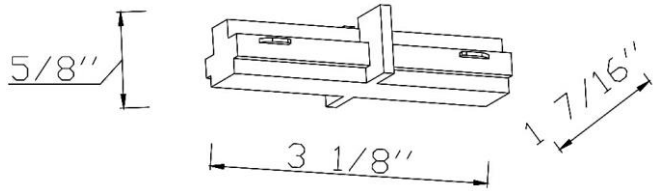

## PRODUCT DESCRIPTION

Straight Connector: Used to connect two pieces of track together and carry the electricity. Cannot be used as a power feed.

**DIAMETER:** 3 1/8"×5/8"×1 7/16"

**FINISHES:** Matte Black